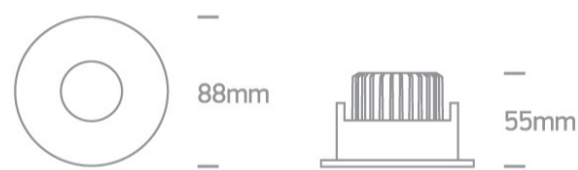

Downloads

Dimensions

Physical Specification

Item Group	02 Recessed Spots Fixed LED
Family	The COB IP54 Dark Light Range
Order Code	10108H/W/W
Colour	White
Material	Die Cast
Shape	Circular
Height	55mm
Diameter	88mm
Cutout Hole Diameter	75mm
Recessed Ceiling	Yes
Depth Required	70mm
Indoor	Yes

Illumination Data

Colour Temperature	3000K
Lumen Output	600lm
Light Efficiency	75lm/W
CRI	90
Beam Angle	36°
Illumination Diagram	
Dark Light	Yes

Packing Info

Pcs/Carton	50
Barcode	5291889065135
HS Code	9405409900