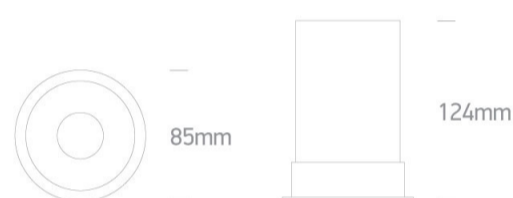

01 Recessed Spots Fixed>The Fire Rated Dark Light

10109F/W

Recessed Dark Light Fire Rated MR16 spot with GU10 lampholder.

Complies with standard EN60598-1 and any other specific standards.

Downloads

Dimensions

Gallery

Physical Specification

Item Group	01 Recessed Spots Fixed
Family	The Fire Rated Dark Light
Order Code	10109F/W
Colour	White
Material	Die Cast
Shape	Circular
Height	124mm

Diameter	85mm
Cutout Hole Diameter	73mm
Recessed Ceiling	Yes
Depth Required	160mm
Indoor	Yes
Outdoor	Yes
Adjustable	No