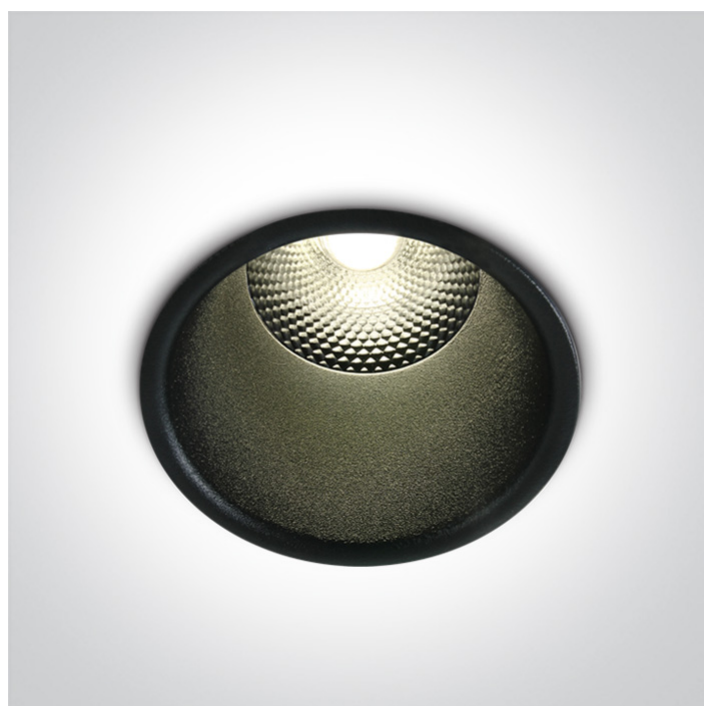

02 Recessed Spots Fixed LED>The Dark Light Pro Range Aluminium

10110FD/B/W

10W COB LED recessed spot, IP20, for general lighting applications.

Supplied with non-dimmable LED driver.

Complies with standard EN60598-1 and any other specific standards.

Downloads

Dimensions

Gallery

Physical Specification

Item Group	02 Recessed Spots Fixed LED
Family	The Dark Light Pro Range Aluminium
Order Code	10110FD/B/W
Colour	Black
Material	Aluminium
Shape	Circular
Height	100mm

Diameter	75mm
Cutout Hole Diameter	68mm
Recessed Ceiling	Yes
Depth Required	130mm
Indoor	Yes
Adjustable	No

Electrical Characteristics

Gear	External-Included
Fitting + Driver	
Input Voltage	220-240V
50 Hz	Yes
60 Hz	Yes
Safety Class	
Power(Watts)	10W
IP Rating	IP20
Light Source	LED built in
Dimmable	No
F Mark	

Fitting	
Input Type	Constant Current
Input Current	300mA
Voltage	30V
Safety Class	
Power(Watts)	9W
IP Rating	IP20
Light Source	LED built in
LED Type	COB
LED Brand	Epistar

LED Number	1
F Mark	
Gear	
Gear Type	Led Driver
Input Voltage	220-240V
50 Hz	Yes
60 Hz	Yes
Power(Watts)	7,5-12,6W
Power Factor	0,9
Constant Current	Yes
300mA	25-42V
IP Rating	IP20
Safety Class	
Dimmable	No
Housing Material	Plastic
Brand	LIFUD