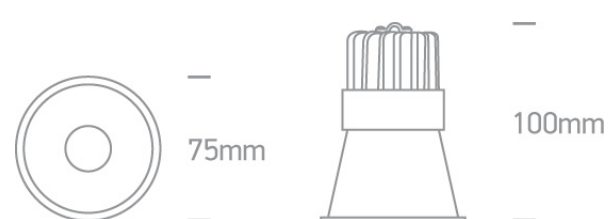

02 Recessed Spots Fixed LED>The Dark Light Pro Range Aluminium

10110FD/B/W

10W COB LED recessed spot, IP20, for general lighting applications.

Supplied with non-dimmable LED driver.

Complies with standard EN60598-1 and any other specific standards.

Downloads

Dimensions

Gallery

Physical Specification

Item Group	02 Recessed Spots Fixed LED
Family	The Dark Light Pro Range Aluminium
Order Code	10110FD/B/W
Colour	Black
Material	Aluminium
Shape	Circular
Height	100mm

Diameter	75mm
Cutout Hole Diameter	68mm
Recessed Ceiling	Yes
Depth Required	130mm
Indoor	Yes
Adjustable	No

Electrical Characteristics

Gear	External-Included
Fitting + Driver	
Input Voltage	220-240V
50 Hz	Yes
60 Hz	Yes
Safety Class	
Power(Watts)	10W
IP Rating	IP20
Light Source	LED built in
Dimmable	No
F Mark	

Illumination Data

Colour Temperature	3000K
Lumen Output	800lm
Light Efficiency	80lm/W
CRI	80
Beam Angle	24°
Illumination Diagram	
Dark Light	Yes

Packing Info

Box Length	11cm
Box Width	9cm

Box Height	12cm
Pcs/Carton	50
Barcode	5291889057376
HS Code	9405409900