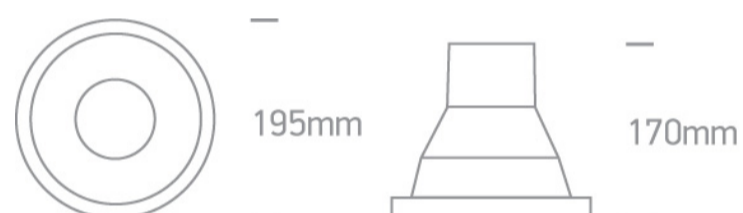

01 Recessed Spots Fixed > The Dark Light Range

10110T/W

Dark Light Recessed R111 spot with G53 lampholder.

Complies with standard EN60598-1 and any other specific standards.

Downloads

Dimensions

Gallery

Physical Specification

Item Group	01 Recessed Spots Fixed
Family	The Dark Light Range
Order Code	10110T/W
Colour	White
Material	Pressed Metal
Shape	Circular
Height	170mm

Diameter	195mm
Cutout Hole Diameter	175mm
Recessed Ceiling	Yes
Depth Required	210mm
Indoor	Yes
Adjustable	No

Electrical Characteristics

Fitting

Input Type	Constant Voltage
Input Voltage	12V DC
Safety Class	
Power(Watts)	75W
IP Rating	IP20
Light Source	Replaceable lamp
Lamp Holder	G53
Cable Length	40cm

Illumination Data

Illumination Diagram	
Dark Light	Yes

Packing Info

Box Length	21cm
Box Width	21cm
Box Height	25cm
Box Weight	0,402kg
Pcs/Carton	8
Barcode	5291889025313

Energy Label

Certification & Warranty

Warranty

5 Years

Weee Directive