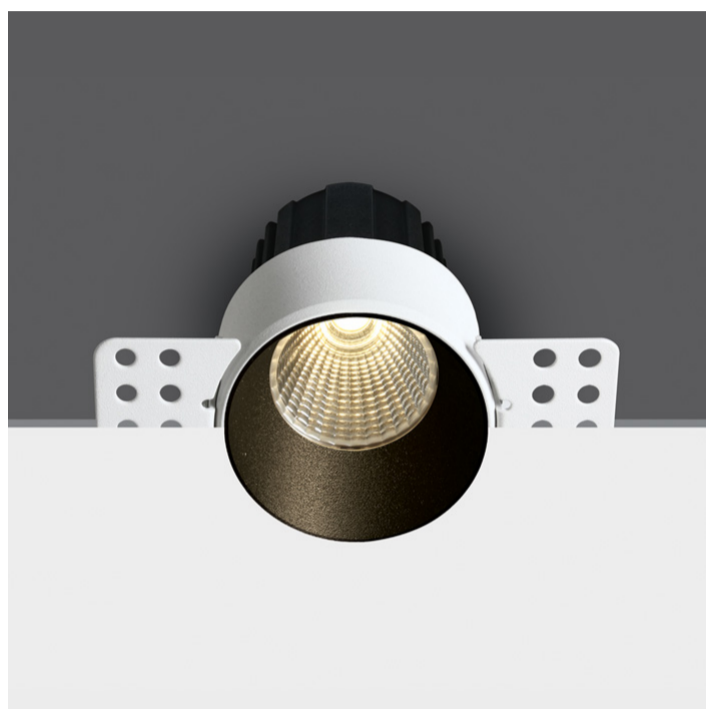

02 Recessed Spots Fixed LED>The Trimless Mini Range Aluminium

10112BTR/B/W

9W/12W COB LED 2-Step trimless Recessed spot, IP20, for general application. Requires 500mA/700mA constant current driver.

Complies with standard EN60598-1 and any other specific standards.

Downloads

Dimensions

Gallery

Must be ordered separately

89015A

## Physical Specification

Item Group	02 Recessed Spots Fixed LED
Family	The Trimless Mini Range Aluminium
Order Code	10112BTR/B/W
Colour	Black
Material	Aluminium
Shape	Circular
Height	92mm
Diameter	64mm
Cutout Hole Diameter	70mm
Recessed trimless ceiling	Yes
Depth Required	110mm
Indoor	Yes
Adjustable	No