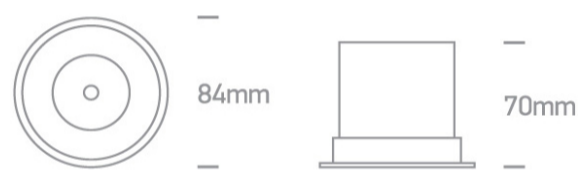

02 Recessed Spots Fixed LED>The COB LED Dark Light Range

10112DC/B/W

12W COB LED Dark light recessed spot with dark chrome reflector.

Requires 700mA driver.

Complies with standard EN60598-1 and any other specific standards.

Downloads

Dimensions

Must be ordered separately

89015A

Physical Specification

Item Group	02 Recessed Spots Fixed LED
Family	The COB LED Dark Light Range
Order Code	10112DC/B/W
Colour	Black
Material	Die Cast
Shape	Circular

Height	70mm
Diameter	84mm
Cutout Hole Diameter	75mm
Recessed Ceiling	Yes
Depth Required	90mm
Indoor	Yes
Adjustable	No

## Illumination Data

Colour Temperature	3000K
Lumen Output	1100lm
Light Efficiency	91,67lm/W
CRI	90
Beam Angle	36°
Illumination Diagram	

Dark Light

Yes