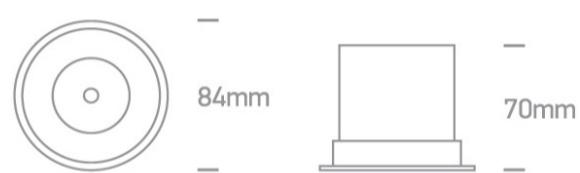

02 Recessed Spots Fixed LED>The COB LED Dark Light Range

10112DC/W/W

12W COB LED Dark light recessed spot with dark chrome reflector.

Requires 700mA driver.

Complies with standard EN60598-1 and any other specific standards.

Downloads

Dimensions

Must be ordered separately

89015A

Physical Specification

| | |
|------------|------------------------------|
| Item Group | 02 Recessed Spots Fixed LED |
| Family | The COB LED Dark Light Range |
| Order Code | 10112DC/W/W |
| Colour | White |
| Material | Die Cast |
| Shape | Circular |