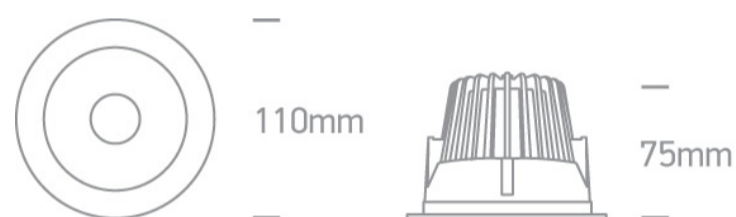

Downloads

Dimensions

Physical Specification

Item Group	06 Downlights Fixed LED
Family	Dark Light Pro Range Aluminium
Order Code	10112ED/W/BS/W
Colour	White-Brass
Material	Aluminium
Shape	Circular
Height	75mm
Diameter	110mm
Cutout Hole Diameter	92mm
Recessed Ceiling	Yes
Depth Required	95mm
Indoor	Yes