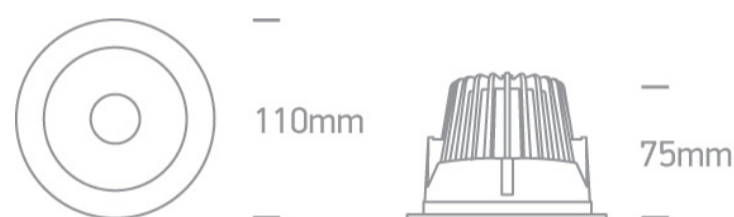

Downloads

Dimensions

Physical Specification

Item Group	06 Downlights Fixed LED
Family	Dark Light Pro Range Aluminium
Order Code	10112ED/W/B/W
Colour	White-Black
Material	Aluminium
Shape	Circular
Height	75mm
Diameter	110mm
Cutout Hole Diameter	92mm
Recessed Ceiling	Yes
Depth Required	95mm
Indoor	Yes