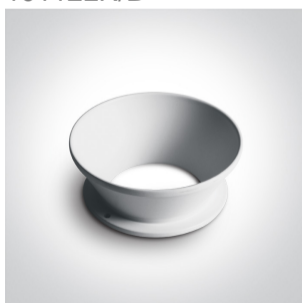

02 Recessed Spots Fixed LED>The COB Dark Light Range Interchangeable Reflector

10112L/B/W

12W Dark Light COB LED recessed spot with interchangeable reflector.

Reflector must be ordered separately.

Requires 700mA driver.

Complies with standard EN60598-1 and any other specific standards.

Downloads

Dimensions

Must be ordered separately

10112LR/B

10112LR/BS

10112LR/C

10112LR/CU

10112LR/G

10112LR/W

89015A

Related items

89015AT

Physical Specification

Item Group	02 Recessed Spots Fixed LED
Family	The COB Dark Light Range Interchangeable Reflector
Order Code	10112L/B/W
Colour	Black
Material	Aluminium
Shape	Circular
Height	96mm
Diameter	85mm
Cutout Hole Diameter	75mm
Recessed Ceiling	Yes
Depth Required	100mm
Indoor	Yes
Adjustable	No