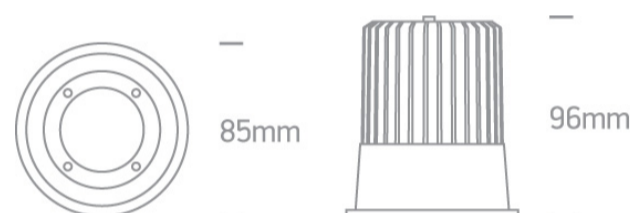

02 Recessed Spots Fixed LED>The COB Dark Light Range Interchangeable Reflector

10112L/B/W

12W Dark Light COB LED recessed spot with interchangeable reflector.

Reflector must be ordered separately.

Requires 700mA driver.

Complies with standard EN60598-1 and any other specific standards.

Downloads

Dimensions

Must be ordered separately

10112LR/B

10112LR/BS

10112LR/C

10112LR/CU

10112LR/G

10112LR/W

89015A

Related items

89015AT

Physical Specification

Item Group	02 Recessed Spots Fixed LED
Family	The COB Dark Light Range Interchangeable Reflector
Order Code	10112L/B/W
Colour	Black
Material	Aluminium
Shape	Circular
Height	96mm
Diameter	85mm
Cutout Hole Diameter	75mm
Recessed Ceiling	Yes
Depth Required	100mm
Indoor	Yes
Adjustable	No

Electrical Characteristics

Fitting

Input Type	Constant Current
Input Current	700mA
Safety Class	III
Power(Watts)	12W
IP Rating	IP20
Light Source	LED built in
LED Type	COB

LED Brand
LED Number
Cable Length
F Mark