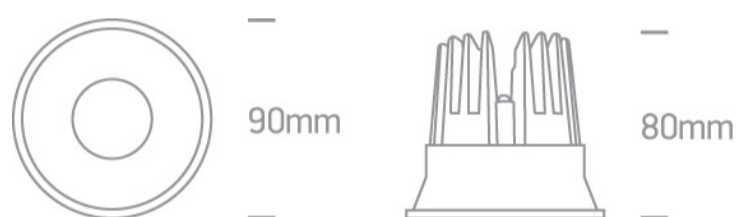

02 Recessed Spots Fixed LED>The 12W Dark Light Range

10112TD/B/C

12W Recessed Dark Light LED spot with removable head, IP20.

Complete with 300mA driver.

Complies with standard EN60598-1 and any other specific standards.

Downloads

Dimensions

Physical Specification

Item Group	02 Recessed Spots Fixed LED
Family	The 12W Dark Light Range
Order Code	10112TD/B/C
Colour	Black
Material	Die Cast
Shape	Circular
Height	80mm
Diameter	90mm
Cutout Hole Diameter	82mm
Recessed Ceiling	Yes
Depth Required	100mm
Indoor	Yes