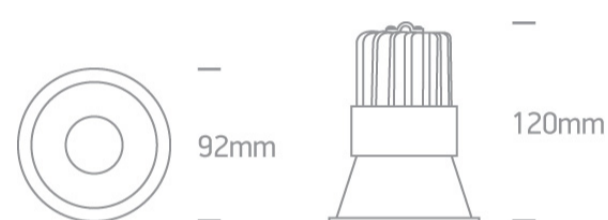

02 Recessed Spots Fixed LED>The Dark Light Pro Range Aluminium

10115FD/B/W

15W COB LED recessed spot, IP20, for general lighting applications.

Supplied with non-dimmable LED driver.

Complies with standard EN60598-1 and any other specific standards.

Downloads

Dimensions

Gallery

Physical Specification

Item Group	02 Recessed Spots Fixed LED
Family	The Dark Light Pro Range Aluminium
Order Code	10115FD/B/W
Colour	Black
Material	Aluminium
Shape	Circular
Height	120mm

Diameter	92mm
Cutout Hole Diameter	82mm
Recessed Ceiling	Yes
Depth Required	150mm
Indoor	Yes
Adjustable	No

Electrical Characteristics

Gear	External-Included
Fitting + Driver	
Input Voltage	220-240V
50 Hz	Yes
60 Hz	Yes
Safety Class	
Power(Watts)	15W
IP Rating	IP20
Light Source	LED built in
Dimmable	No
F Mark	

Illumination Data

Colour Temperature	3000K
Lumen Output	1275lm
Light Efficiency	85lm/W
CRI	80
Beam Angle	24°
Illumination Diagram	
Dark Light	Yes

Packing Info

Box Length	12,5cm
Box Width	10cm

Box Height	14cm
Pcs/Carton	20
Barcode	5291889057390
HS Code	9405409900