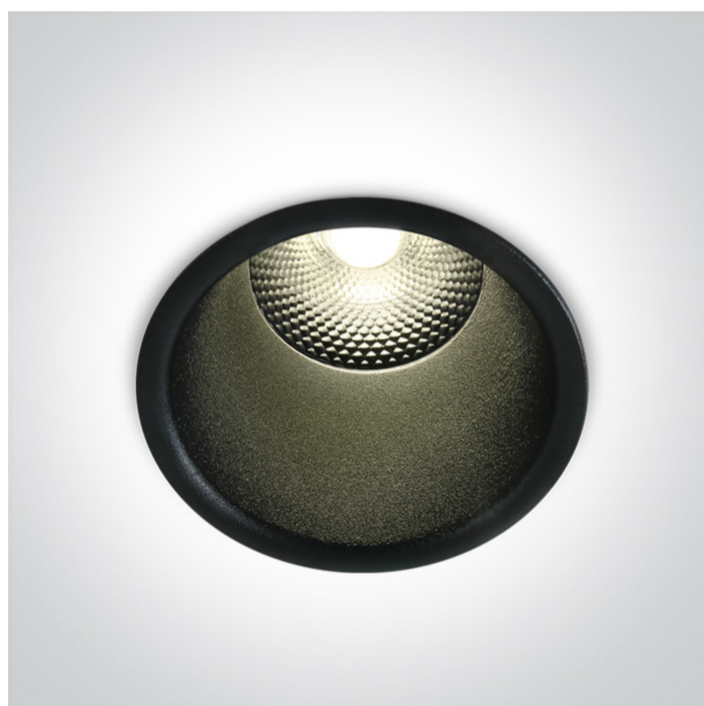

02 Recessed Spots Fixed LED>The Dark Light Pro Range Aluminium

10115FD/B/W

15W COB LED recessed spot, IP20, for general lighting applications.

Supplied with non-dimmable LED driver.

Complies with standard EN60598-1 and any other specific standards.

Downloads

Dimensions

Gallery

Physical Specification

Item Group	02 Recessed Spots Fixed LED
Family	The Dark Light Pro Range Aluminium
Order Code	10115FD/B/W
Colour	Black
Material	Aluminium
Shape	Circular
Height	120mm

Diameter	92mm
Cutout Hole Diameter	82mm
Recessed Ceiling	Yes
Depth Required	150mm
Indoor	Yes
Adjustable	No

Electrical Characteristics

Gear	External-Included
Fitting + Driver	
Input Voltage	220-240V
50 Hz	Yes
60 Hz	Yes
Safety Class	
Power(Watts)	15W
IP Rating	IP20
Light Source	LED built in
Dimmable	No
F Mark	

Fitting	
Input Type	Constant Current
Input Current	350mA
Voltage	39,5V
Safety Class	
Power(Watts)	13,82W
IP Rating	IP20
Light Source	LED built in
LED Type	COB
LED Brand	Epistar

LED Number	1
F Mark	
Gear	
Gear Type	Led Driver
Input Voltage	220-240V
50 Hz	Yes
60 Hz	Yes
Power(Watts)	8,75-14W
Power Factor	0,9
Constant Current	Yes
350mA	25-40V
IP Rating	IP20
Safety Class	
Dimmable	No
Housing Material	Plastic
Brand	LIFUD