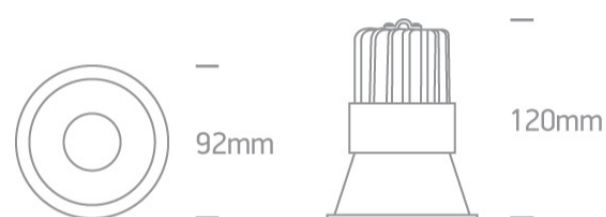

02 Recessed Spots Fixed LED>The Dark Light Pro Range Aluminium

10115FD/W/W

15W COB LED recessed spot, IP20, for general lighting applications.

Supplied with non-dimmable LED driver.

Complies with standard EN60598-1 and any other specific standards.

Downloads

Dimensions

Gallery

Physical Specification

Item Group	02 Recessed Spots Fixed LED
Family	The Dark Light Pro Range Aluminium
Order Code	10115FD/W/W
Colour	White
Material	Aluminium
Shape	Circular
Height	120mm

Diameter	92mm
Cutout Hole Diameter	82mm
Recessed Ceiling	Yes
Depth Required	150mm
Indoor	Yes
Adjustable	No

#### Illumination Data

Colour Temperature	3000K
Lumen Output	1275lm
Light Efficiency	85lm/W
CRI	80
Beam Angle	24°
Illumination Diagram	
Dark Light	Yes