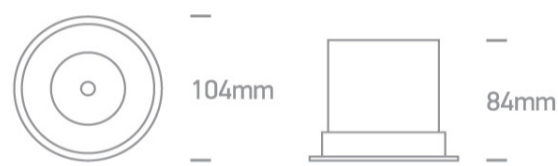

02 Recessed Spots Fixed LED>The COB LED Dark Light Range

10118DC/B/W

18W COB LED Dark light recessed spot with dark chrome reflector.

Requires 500mA driver.

Complies with standard EN60598-1 and any other specific standards.

Downloads

Dimensions

Must be ordered separately

89030C

Physical Specification

Item Group	02 Recessed Spots Fixed LED
Family	The COB LED Dark Light Range
Order Code	10118DC/B/W
Colour	Black
Material	Die Cast
Shape	Circular

Height	84mm
Diameter	104mm
Cutout Hole Diameter	94mm
Recessed Ceiling	Yes
Depth Required	100mm
Indoor	Yes
Adjustable	No

## Illumination Data

Colour Temperature	3000K
Lumen Output	1750lm
Light Efficiency	97,22lm/W
CRI	90
Beam Angle	36°
Illumination Diagram	

Dark Light

Yes