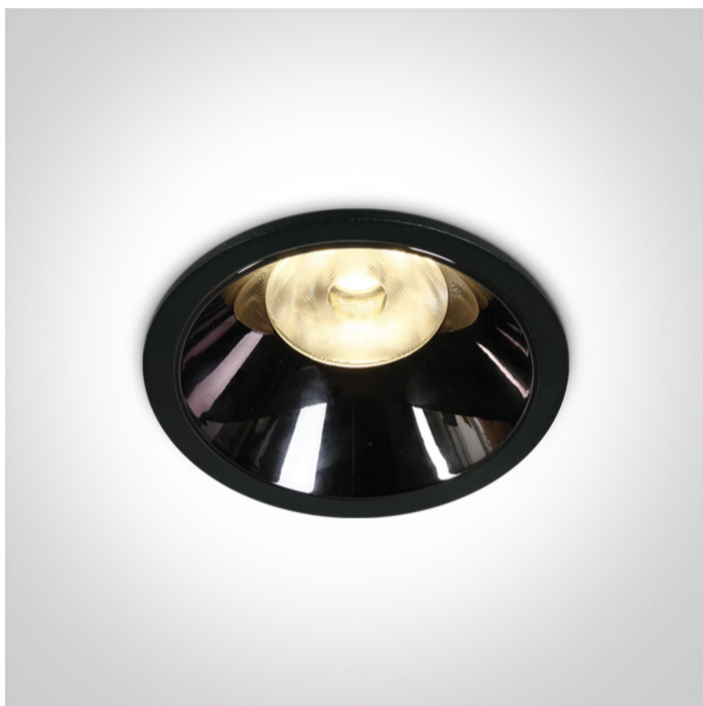

02 Recessed Spots Fixed LED>The COB LED Dark Light Range

10118DC/B/W

18W COB LED Dark light recessed spot with dark chrome reflector.

Requires 500mA driver.

Complies with standard EN60598-1 and any other specific standards.

Downloads

Dimensions

Must be ordered separately

89030C

Physical Specification

Item Group	02 Recessed Spots Fixed LED
Family	The COB LED Dark Light Range
Order Code	10118DC/B/W
Colour	Black
Material	Die Cast
Shape	Circular

Height	84mm
Diameter	104mm
Cutout Hole Diameter	94mm
Recessed Ceiling	Yes
Depth Required	100mm
Indoor	Yes
Adjustable	No