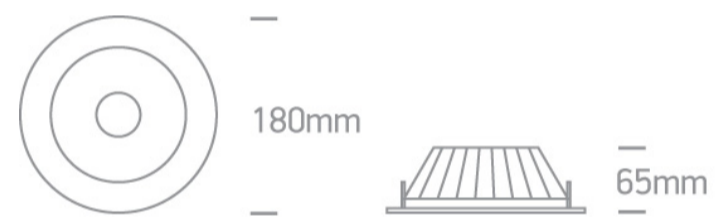

06 Downlights Fixed LED>The COB Downlight Range Aluminium

10120C/W/W

20W COB LED recessed downlight, IP20.

Complete with 500mA driver.

Complies with standard EN60598-1 and any other specific standards.

Downloads

Dimensions

Physical Specification

Item Group	06 Downlights Fixed LED
Family	The COB Downlight Range Aluminium
Order Code	10120C/W/W
Colour	White
Material	Aluminium
Shape	Circular
Height	65mm
Diameter	180mm
Cutout Hole Diameter	160mm
Recessed Ceiling	Yes
Depth Required	100mm
Indoor	Yes