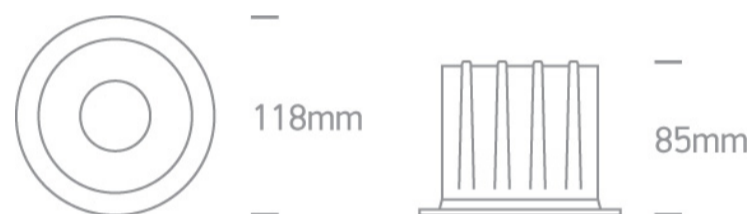

02 Recessed Spots Fixed LED>The Retro Dark Light Range

10120Z/B/W

20W Recessed Dark Light LED spot with black and brass reflector, IP20.

Supplied with Black & Brass reflectors.

Complete with 500mA driver.

Complies with standard EN60598-1 and any other specific standards.

Downloads

Dimensions

Gallery

Physical Specification

Item Group	02 Recessed Spots Fixed LED
Family	The Retro Dark Light Range
Order Code	10120Z/B/W
Colour	Black
Material	Die Cast + Plastic
Shape	Circular
Height	85mm

Diameter	118mm
Cutout Hole Diameter	105mm
Recessed Ceiling	Yes
Depth Required	105mm
Indoor	Yes
Adjustable	No

Electrical Characteristics

Gear	External-Included
Fitting + Driver	
Input Voltage	220-240V
50 Hz	Yes
60 Hz	Yes
Safety Class	
Power(Watts)	20W
IP Rating	IP20
Light Source	LED built in
Dimmable	No
F Mark	