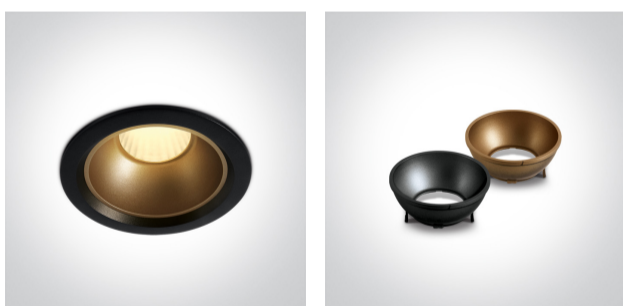

02 Recessed Spots Fixed LED>The Retro Dark Light Range

10120Z/B/W

20W Recessed Dark Light LED spot with black and brass reflector, IP20.

Supplied with Black & Brass reflectors.

Complete with 500mA driver.

Complies with standard EN60598-1 and any other specific standards.

Downloads

Dimensions

Gallery

Physical Specification

Item Group	02 Recessed Spots Fixed LED
Family	The Retro Dark Light Range
Order Code	10120Z/B/W
Colour	Black
Material	Die Cast + Plastic
Shape	Circular
Height	85mm