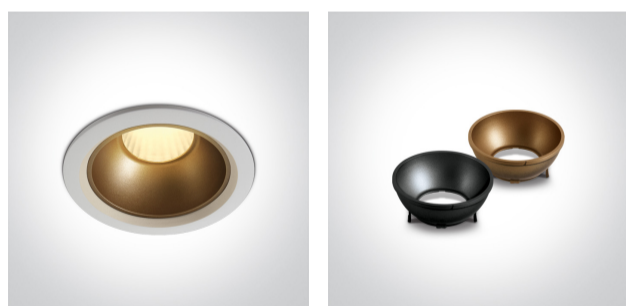

02 Recessed Spots Fixed LED>The Retro Dark Light Range

10120Z/W/W

20W Recessed Dark Light LED spot with black and brass reflector, IP20.

Supplied with Black & Brass reflectors.

Complete with 500mA driver.

Complies with standard EN60598-1 and any other specific standards.

Downloads

Dimensions

Gallery

Physical Specification

Item Group	02 Recessed Spots Fixed LED
Family	The Retro Dark Light Range
Order Code	10120Z/W/W
Colour	White
Material	Die Cast + Plastic
Shape	Circular
Height	85mm