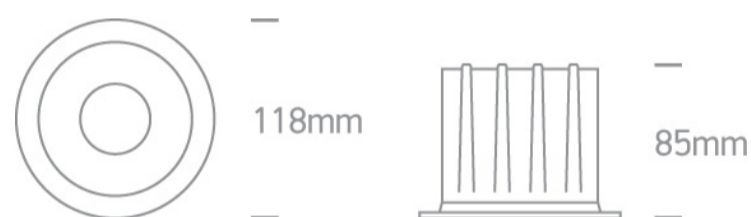

02 Recessed Spots Fixed LED>The Retro Dark Light Range

10120Z/W/W

20W Recessed Dark Light LED spot with black and brass reflector, IP20.

Supplied with Black & Brass reflectors.

Complete with 500mA driver.

Complies with standard EN60598-1 and any other specific standards.

Downloads

Dimensions

Gallery

Physical Specification

Item Group	02 Recessed Spots Fixed LED
Family	The Retro Dark Light Range
Order Code	10120Z/W/W
Colour	White
Material	Die Cast + Plastic
Shape	Circular
Height	85mm

Diameter	118mm
Cutout Hole Diameter	105mm
Recessed Ceiling	Yes
Depth Required	105mm
Indoor	Yes
Adjustable	No

Electrical Characteristics

Gear	External-Included
Fitting + Driver	
Input Voltage	220-240V
50 Hz	Yes
60 Hz	Yes
Safety Class	
Power(Watts)	20W
IP Rating	IP20
Light Source	LED built in
Dimmable	No
F Mark	