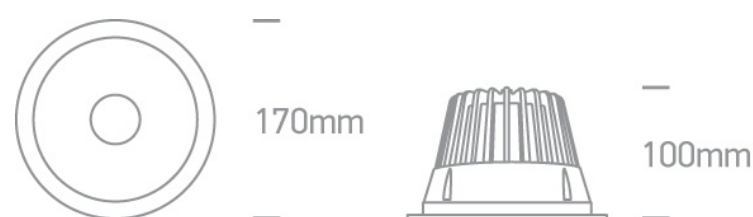

06 Downlights Fixed LED>Dark Light Pro Range Aluminium

10130ED/W/BS/W

30W COB LED recessed downlight, for general lighting applications.

Complete with 750mA driver.

Complies with standard EN60598-1 and any other specific standards.

Downloads

Dimensions

Physical Specification

Item Group	06 Downlights Fixed LED
Family	Dark Light Pro Range Aluminium
Order Code	10130ED/W/BS/W
Colour	White-Brass
Material	Aluminium
Shape	Circular
Height	100mm
Diameter	170mm
Cutout Hole Diameter	145mm
Recessed Ceiling	Yes
Depth Required	130mm
Indoor	Yes

Illumination Data

Colour Temperature	3000K
Lumen Output	2100lm
Light Efficiency	70lm/W
CRI	80
Beam Angle	60°
Illumination Diagram	
Dark Light	Yes

Packing Info

Box Length	17,5cm
Box Width	12cm
Box Height	18cm
Pcs/Carton	20
Barcode	5291889058694
HS Code	9405409900