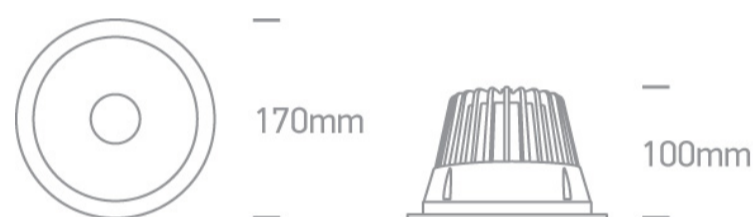

06 Downlights Fixed LED>Dark Light Pro Range Aluminium

10130ED/W/B/W

30W COB LED recessed downlight, for general lighting applications.

Complete with 750mA driver.

Complies with standard EN60598-1 and any other specific standards.

Downloads

Dimensions

Physical Specification

Item Group	06 Downlights Fixed LED
Family	Dark Light Pro Range Aluminium
Order Code	10130ED/W/B/W
Colour	White-Black
Material	Aluminium
Shape	Circular
Height	100mm
Diameter	170mm
Cutout Hole Diameter	145mm
Recessed Ceiling	Yes
Depth Required	130mm
Indoor	Yes

Illumination Data

Colour Temperature	3000K
Lumen Output	1800lm
Light Efficiency	60lm/W
CRI	80
Beam Angle	60°
Illumination Diagram	
Dark Light	Yes

Packing Info

Box Length	17,5cm
Box Width	12cm
Box Height	18cm
Pcs/Carton	20
Barcode	5291889058670
HS Code	9405409900