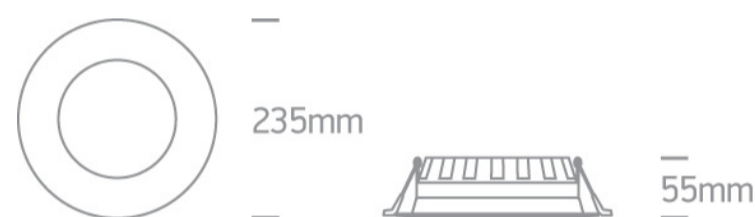

06 Downlights Fixed LED>The Budget Downlight Range Aluminium

10130T/W/C

30W SMD LED recessed downlight, budget range, IP20.

Complete with 700mA driver.

Complies with standard EN60598-1 and any other specific standards.

Downloads

Dimensions

Gallery

Physical Specification

Item Group	06 Downlights Fixed LED
Family	The Budget Downlight Range Aluminium
Order Code	10130T/W/C
Colour	White
Material	Aluminium
Shape	Circular
Height	55mm

Diameter	235mm
Cutout Hole Diameter	210mm
Recessed Ceiling	Yes
Depth Required	75mm
Indoor	Yes
Adjustable	No