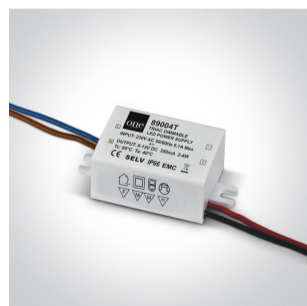

04 Recessed Spots Adjustable LED>The Dark Light Range

11103D/G/C

3W LED Dark Light Recessed adjustable spot, IP20.

Requires 350mA driver.

Complies with standard EN60598-1 and any other specific standards.

Downloads

Dimensions

Gallery

Must be ordered separately

89004T