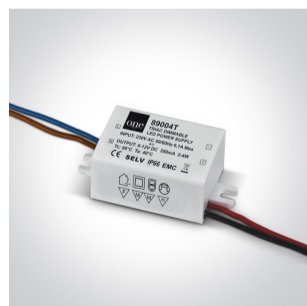

04 Recessed Spots Adjustable LED>The Dark Light Range

11103D/G/W

3W LED Dark Light Recessed adjustable spot, IP20.

Requires 350mA driver.

Complies with standard EN60598-1 and any other specific standards.

Downloads

Dimensions

Gallery

Must be ordered separately

89004T