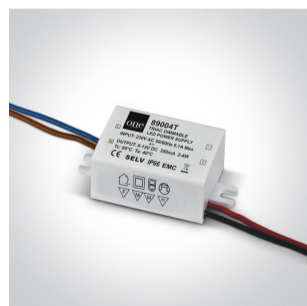

04 Recessed Spots Adjustable LED>The Dark Light Range

11103E/W/W

3W LED Dark Light Recessed adjustable spot, IP20.

Requires 350mA driver.

Complies with standard EN60598-1 and any other specific standards.

Downloads

Dimensions

Gallery

Must be ordered separately

89004T