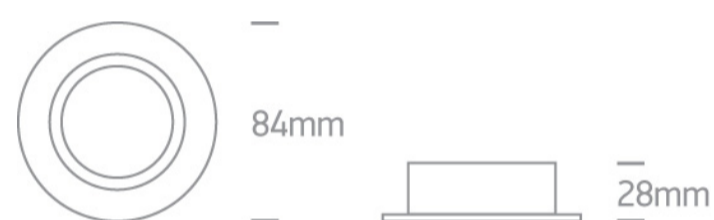

03 Recessed Spots Adjustable>The Round Clip in Range Aluminium

11105A1/BBS

Recessed adjustable MR16 spot with GU10 lampholder.

Complies with standard EN60598-1 and any other specific standards.

Downloads

Dimensions

Physical Specification

Item Group	03 Recessed Spots Adjustable
Family	The Round Clip in Range Aluminium
Order Code	11105A1/BBS
Colour	Brushed Brass
Material	Aluminium
Shape	Circular
Height	28mm
Diameter	84mm
Cutout Hole Diameter	68mm
Recessed Ceiling	Yes
Depth Required	120mm
Indoor	Yes