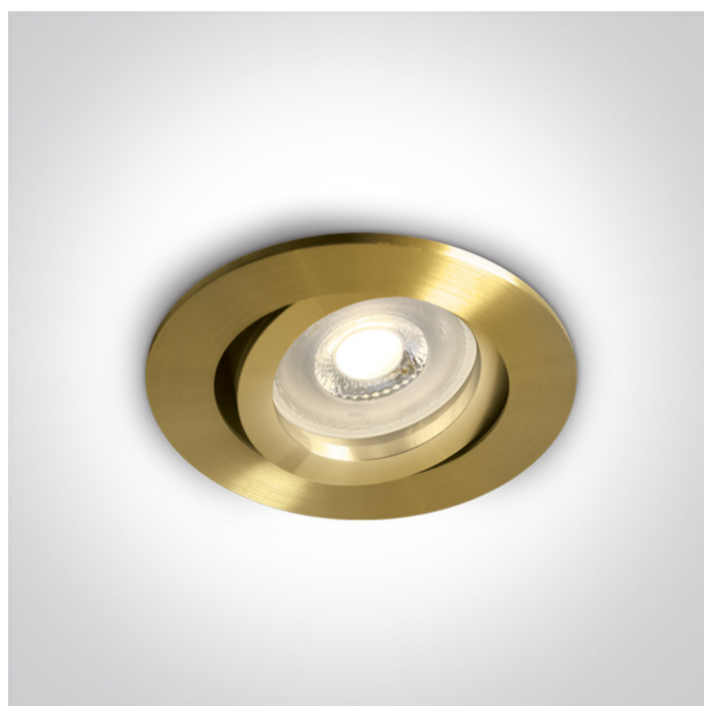

03 Recessed Spots Adjustable>The Round Clip in Range Aluminium

11105A1/BBS

Recessed adjustable MR16 spot with GU10 lampholder.

Complies with standard EN60598-1 and any other specific standards.

Downloads

Dimensions

Physical Specification

Item Group	03 Recessed Spots Adjustable
Family	The Round Clip in Range Aluminium
Order Code	11105A1/BBS
Colour	Brushed Brass
Material	Aluminium
Shape	Circular
Height	28mm
Diameter	84mm
Cutout Hole Diameter	68mm
Recessed Ceiling	Yes
Depth Required	120mm
Indoor	Yes

Adjustable

1 Direction

Electrical Characteristics

Gear

No

Fitting + Driver

Input Voltage

100-240V