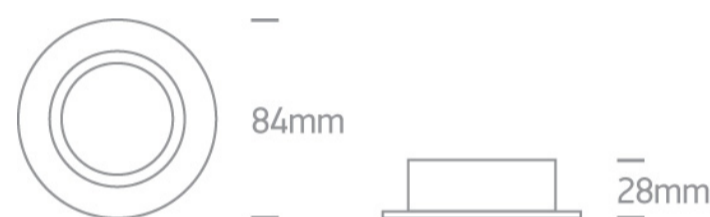

03 Recessed Spots Adjustable > The Round Clip in Range Aluminium

11105A1/W

Round Clip in System Range Recessed adjustable MR16 spot with GU10 lampholder.

Complies with standard EN60598-1 and any other specific standards.

Downloads

Dimensions

Gallery

Physical Specification

Item Group	03 Recessed Spots Adjustable
Family	The Round Clip in Range Aluminium
Order Code	11105A1/W
Colour	White
Material	Aluminium
Shape	Circular
Height	28mm

Diameter	84mm
Cutout Hole Diameter	68mm
Recessed Ceiling	Yes
Depth Required	120mm
Indoor	Yes
Adjustable	1 Direction

Electrical Characteristics

Gear	No
Fitting + Driver	
Input Voltage	100-240V
50 Hz	Yes
60 Hz	Yes
Safety Class	
Power(Watts)	10W
IP Rating	IP20
Light Source	Replaceable lamp
Lamp Holder	GU10
Number of Lamps	1
Dimmable	N/A
Cable Length	15cm
F Mark	