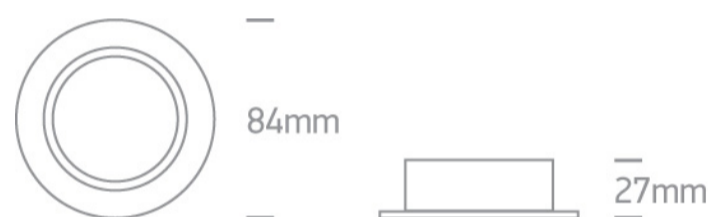

03 Recessed Spots Adjustable > The Round Clip in Range Aluminium

11105B1/AL

Round Clip in System Range Recessed adjustable MR16 spot with GU10 lampholder.

Complies with standard EN60598-1 and any other specific standards.

Downloads

Dimensions

Physical Specification

Item Group	03 Recessed Spots Adjustable
Family	The Round Clip in Range Aluminium
Order Code	11105B1/AL
Colour	Aluminium
Material	Aluminium
Shape	Circular
Height	27mm
Diameter	84mm
Cutout Hole Diameter	72mm
Recessed Ceiling	Yes
Depth Required	120mm
Indoor	Yes

Adjustable

1 Direction