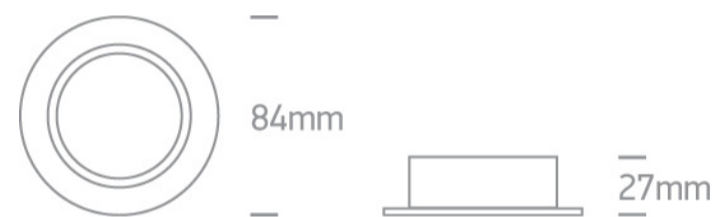

03 Recessed Spots Adjustable > The Round Clip in Range Aluminium

11105B1/W

Round Clip in System Range Recessed adjustable MR16 spot with GU10 lampholder.

Complies with standard EN60598-1 and any other specific standards.

Downloads

Dimensions

Physical Specification

Item Group	03 Recessed Spots Adjustable
Family	The Round Clip in Range Aluminium
Order Code	11105B1/W
Colour	White
Material	Aluminium
Shape	Circular
Height	27mm
Diameter	84mm
Cutout Hole Diameter	72mm
Recessed Ceiling	Yes
Depth Required	120mm
Indoor	Yes