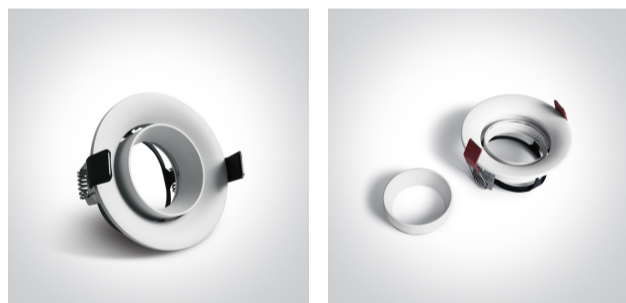

03 Recessed Spots Adjustable>The Dark Light Tube Range Aluminium

11105D6/W

Dark Light Tube Range Recessed Round adjustable MR16 spot with GU10 lampholder.

Complies with standard EN60598-1 and any other specific standards.

Downloads

Dimensions

Gallery

Physical Specification

Item Group	03 Recessed Spots Adjustable
Family	The Dark Light Tube Range Aluminium
Order Code	11105D6/W
Colour	White
Material	Aluminium
Shape	Circular
Height	41mm

Diameter	90mm
Cutout Hole Diameter	75mm
Recessed Ceiling	Yes
Depth Required	130mm
Indoor	Yes
Adjustable	2 Directions

Electrical Characteristics

Gear	No
Fitting + Driver	
Input Voltage	100-240V
50 Hz	Yes
60 Hz	Yes
Safety Class	
Power(Watts)	50W
IP Rating	IP20
Light Source	Replaceable lamp
Lamp Holder	GU10
Number of Lamps	1
Dimmable	N/A
Cable Length	15cm
F Mark	