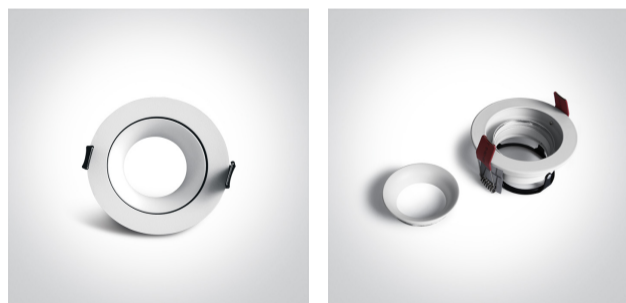

03 Recessed Spots Adjustable>The Round Clip in Range Aluminium

11105D7/W

Round Clip in System Range Recessed adjustable MR16 spot with GU10 lampholder.

Complies with standard EN60598-1 and any other specific standards.

Downloads

Dimensions

Gallery

Physical Specification

Item Group	03 Recessed Spots Adjustable
Family	The Round Clip in Range Aluminium
Order Code	11105D7/W
Colour	White
Material	Aluminium
Shape	Circular
Height	45mm

Diameter	90mm
Cutout Hole Diameter	82mm
Recessed Ceiling	Yes
Depth Required	130mm
Indoor	Yes
Adjustable	2 Directions