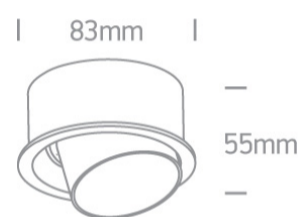

03 Recessed Spots Adjustable > The Dark Light Tube Range Aluminium

11105D8/W

Dark Light Tube Range Recessed Round adjustable MR16 spot with GU10 lampholder.

Complies with standard EN60598-1 and any other specific standards.

Downloads

Dimensions

Gallery

Physical Specification

Item Group	03 Recessed Spots Adjustable
Family	The Dark Light Tube Range Aluminium
Order Code	11105D8/W
Colour	White
Material	Aluminium
Shape	Circular
Height	55mm

Diameter	83mm
Cutout Hole Diameter	76mm
Recessed Ceiling	Yes
Depth Required	130mm
Indoor	Yes
Adjustable	1 Direction

Electrical Characteristics

Gear	No
Fitting + Driver	
Input Voltage	100-240V
50 Hz	Yes
60 Hz	Yes
Safety Class	
Power(Watts)	10W
IP Rating	IP20
Light Source	Replaceable lamp
Lamp Holder	GU10
Number of Lamps	1
Dimmable	N/A
Cable Length	15cm
F Mark	

Illumination Data

Illumination Diagram	
Dark Light	Yes

Packing Info

Box Length	8,5cm
------------	-------

Box Width	8,5cm
Box Height	8,5cm
Box Weight	0,198kg
Pcs/Carton	60
Barcode	5291889049326
HS Code	9405409900