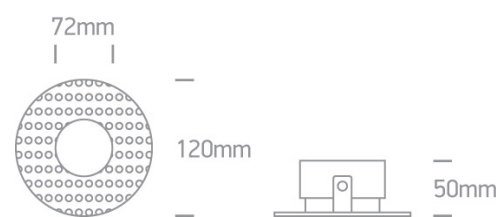

03 Recessed Spots Adjustable > The Trimless GU10 Range

11105DTR/W

Recessed Trimless adjustable MR16 spot with GU10 lamp holder.

Complies with standard EN60598-1 and any other specific standards.

Downloads

Dimensions

Gallery

Physical Specification

Item Group	03 Recessed Spots Adjustable
Family	The Trimless GU10 Range
Order Code	11105DTR/W
Colour	White
Material	Aluminium
Shape	Circular
Height	50mm

Diameter	120mm
Cutout Hole Diameter	90mm
Recessed trimless ceiling	Yes
Depth Required	120mm
Indoor	Yes
Adjustable	1 Direction

#### Electrical Characteristics

Gear	No
Fitting + Driver	
Input Voltage	100-240V
50 Hz	Yes
60 Hz	Yes
Safety Class	
Power(Watts)	10W
IP Rating	IP20
Light Source	Replaceable lamp
Lamp Holder	GU10
Number of Lamps	1
Dimmable	N/A
Cable Length	15cm
F Mark	

#### Packing Info

Box Length	12,5cm
------------	--------

Box Width	12,5cm
Box Height	7cm
Box Weight	0,300Kg
Pcs/Carton	36
Barcode	5291889050292
HS Code	9405409900