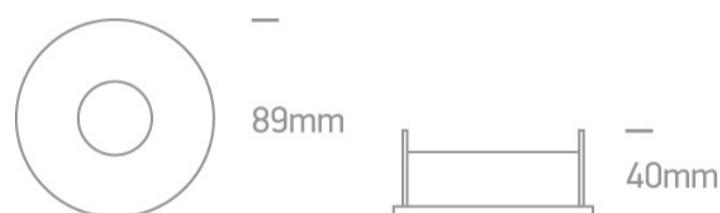

03 Recessed Spots Adjustable > The Hotel Dark Light Range

11105E/W

Dark Light Recessed Round adjustable MR16 spot with GU10 lampholder.

Complies with standard EN60598-1 and any other specific standards.

Downloads

Dimensions

Gallery

Physical Specification

Item Group	03 Recessed Spots Adjustable
Family	The Hotel Dark Light Range
Order Code	11105E/W
Colour	White
Material	Die Cast
Shape	Circular
Height	40mm

Diameter	89mm
Cutout Hole Diameter	75mm
Recessed Ceiling	Yes
Depth Required	120mm
Indoor	Yes
Adjustable	1 Direction

Electrical Characteristics

Gear	No
Fitting + Driver	
Input Voltage	100-240V
50 Hz	Yes
60 Hz	Yes
Safety Class	
Power(Watts)	10W
IP Rating	IP20
Light Source	Replaceable lamp
Lamp Holder	GU10
Number of Lamps	1
Dimmable	N/A
Cable Length	15cm
F Mark	

Illumination Data

Illumination Diagram	
Dark Light	Yes

Packing Info

Box Length	9,5cm
------------	-------

Box Width	9,5cm
Box Height	6cm
Box Weight	0,160kg
Pcs/Carton	100
Barcode	5291889042839
HS Code	9405409900