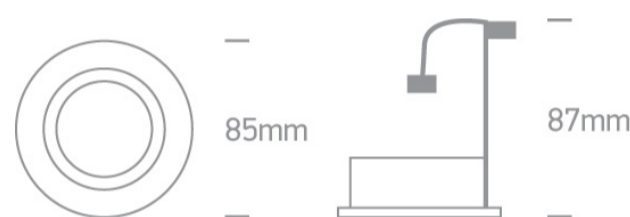

03 Recessed Spots Adjustable > The Classic GU10 Range

11105GU/C

Recessed adjustable MR16 spot with GU10 lamp holder.

Complies with standard EN60598-1 and any other specific standards.

Downloads

Dimensions

Physical Specification

Item Group	03 Recessed Spots Adjustable
Family	The Classic GU10 Range
Order Code	11105GU/C
Colour	Chrome
Material	Die Cast
Shape	Circular
Height	87mm
Diameter	85mm
Cutout Hole Diameter	75mm
Recessed Ceiling	Yes
Depth Required	95mm
Indoor	Yes

Adjustable

1 Direction

Electrical Characteristics

Gear

No

Fitting + Driver

Input Voltage

100-240V