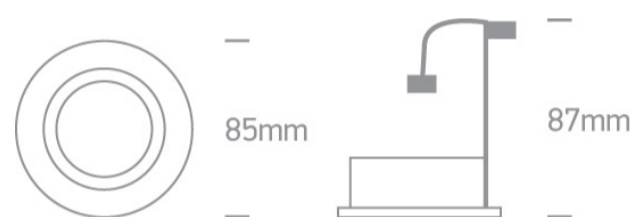

03 Recessed Spots Adjustable > The Classic GU10 Range

11105GU/MC

Recessed adjustable MR16 spot with GU10 lamp holder.

Complies with standard EN60598-1 and any other specific standards.

Downloads

Dimensions

Physical Specification

Item Group	03 Recessed Spots Adjustable
Family	The Classic GU10 Range
Order Code	11105GU/MC
Colour	Brushed Chrome
Material	Die Cast
Shape	Circular
Height	87mm
Diameter	85mm
Cutout Hole Diameter	75mm
Recessed Ceiling	Yes
Depth Required	95mm
Indoor	Yes

Adjustable

1 Direction