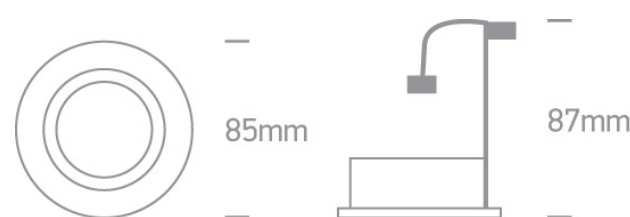

03 Recessed Spots Adjustable > The Classic GU10 Range

11105GU/W

Recessed adjustable MR16 spot with GU10 lamp holder.

Complies with standard EN60598-1 and any other specific standards.

Downloads

Dimensions

Physical Specification

Item Group	03 Recessed Spots Adjustable
Family	The Classic GU10 Range
Order Code	11105GU/W
Colour	White
Material	Die Cast
Shape	Circular
Height	87mm
Diameter	85mm
Cutout Hole Diameter	75mm
Recessed Ceiling	Yes
Depth Required	95mm
Indoor	Yes

Adjustable

1 Direction