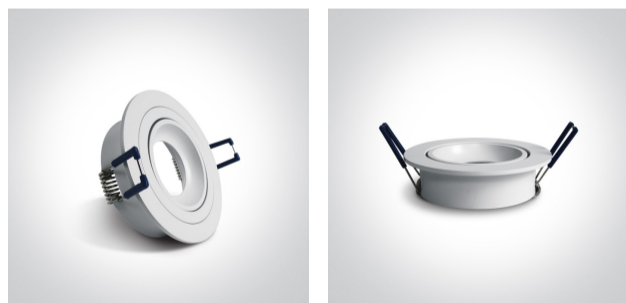

03 Recessed Spots Adjustable > Round Retro Range GU10 Aluminium

11105UB/W

Retro Range Recessed adjustable MR16 spot with GU10 lampholder.

Complies with standard EN60598-1 and any other specific standards.

Downloads

Dimensions

Gallery

Physical Specification

Item Group	03 Recessed Spots Adjustable
Family	Round Retro Range GU10 Aluminium
Order Code	11105UB/W
Colour	White
Material	Aluminium
Shape	Circular
Height	25mm

Diameter	82mm
Cutout Hole Diameter	72mm
Recessed Ceiling	Yes
Depth Required	120mm
Indoor	Yes
Adjustable	2 Directions

Electrical Characteristics

Gear	No
Fitting + Driver	
Input Voltage	100-240V
50 Hz	Yes
60 Hz	Yes
Safety Class	
Power(Watts)	10W
IP Rating	IP20
Light Source	Replaceable lamp
Lamp Holder	GU10
Number of Lamps	1
Dimmable	N/A
Cable Length	15cm
F Mark	