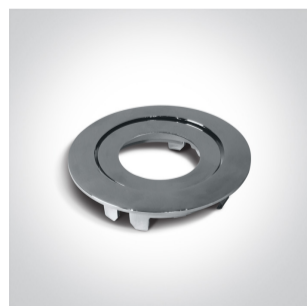

04 Recessed Spots Adjustable LED>The COB Fire Rated Range

11106PF/W

6W LED Fire Rated Recessed adjustable spot, IP20.

Requires 350mA driver.

Complies with standard EN60598-1 and any other specific standards.

Downloads

Dimensions

Dimensions are complete with the ring.

Gallery

Must be ordered separately

050044/B

050044/C

050044/MC

050044/W

89008

Physical Specification

Item Group	04 Recessed Spots Adjustable LED
Family	The COB Fire Rated Range
Order Code	11106PF/W
Colour	White
Material	Die Cast
Shape	Circular
Height	70mm
Diameter	89mm
Cutout Hole Diameter	75mm
Recessed Ceiling	Yes
Depth Required	90mm
Indoor	Yes
Adjustable	1 Direction