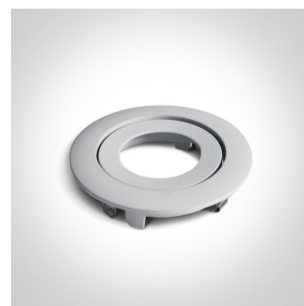

04 Recessed Spots Adjustable LED>The COB Fire Rated Range

11106PF/W

6W LED Fire Rated Recessed adjustable spot, IP20.

Requires 350mA driver.

Complies with standard EN60598-1 and any other specific standards.

Downloads

Dimensions

Dimensions are complete with the ring.

Gallery

Must be ordered separately

050044/B

050044/C

050044/MC

050044/W

89008

Physical Specification

Item Group	04 Recessed Spots Adjustable LED
Family	The COB Fire Rated Range
Order Code	11106PF/W
Colour	White
Material	Die Cast
Shape	Circular
Height	70mm
Diameter	89mm
Cutout Hole Diameter	75mm
Recessed Ceiling	Yes
Depth Required	90mm
Indoor	Yes
Adjustable	1 Direction