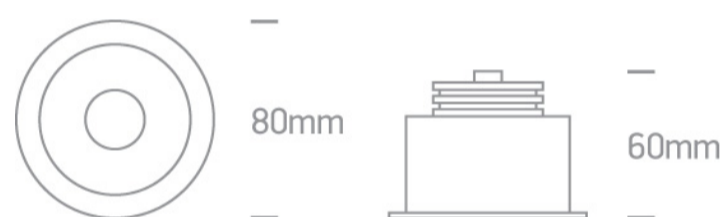

04 Recessed Spots Adjustable LED>The 7W COB Dark Light

11107DA/B/W

7W COB LED Adjustable Dark Light recessed spot IP20.

Complete with 500mA driver.

Complies with standard EN60598-1 and any other specific standards.

Downloads

Dimensions

Gallery

Physical Specification

Item Group	04 Recessed Spots Adjustable LED
Family	The 7W COB Dark Light
Order Code	11107DA/B/W
Colour	Black
Material	Aluminium
Shape	Circular
Height	60mm

Diameter	80mm
Cutout Hole Diameter	70mm
Recessed Ceiling	Yes
Depth Required	80mm
Indoor	Yes
Adjustable	1 Direction

#### Illumination Data

Colour Temperature	3000K
Lumen Output	600lm
Light Efficiency	85,71lm/W
CRI	80
Beam Angle	36°
Illumination Diagram	
Dark Light	Yes