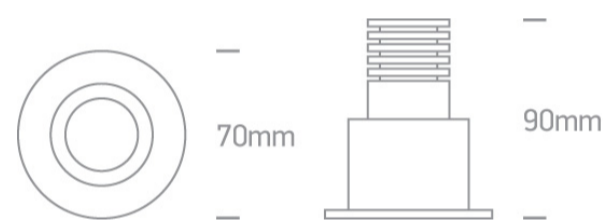

04 Recessed Spots Adjustable LED>The 7W COB Dark Light

11107DL/B/W

7W LED Dark Light Recessed adjustable spot, IP20.

Requires 700mA driver.

Complies with standard EN60598-1 and any other specific standards.

Downloads

Dimensions

Gallery

Must be ordered separately

89015A

Physical Specification

Item Group	04 Recessed Spots Adjustable LED
Family	The 7W COB Dark Light
Order Code	11107DL/B/W
Colour	Black
Material	Aluminium
Shape	Circular
Height	90mm
Diameter	70mm
Cutout Hole Diameter	60mm
Recessed Ceiling	Yes
Depth Required	100mm
Indoor	Yes
Adjustable	1 Direction

Electrical Characteristics

Fitting

Input Type	Constant Current
Input Current	700mA
Safety Class	
Power(Watts)	7W
IP Rating	IP20
Light Source	LED built in
LED Type	COB
LED Brand	Cree
LED Number	1
Cable Length	40cm
F Mark	

Illumination Data

Colour Temperature	3000K
Lumen Output	450lm
Light Efficiency	64,28lm/W
CRI	80
Beam Angle	38°
Illumination Diagram	
Dark Light	Yes

Packing Info

Box Length	8,5cm
Box Width	8,5cm
Box Height	9,5cm
Box Weight	0,242Kg
Pcs/Carton	50
Barcode	5291889053057
HS Code	9405409900