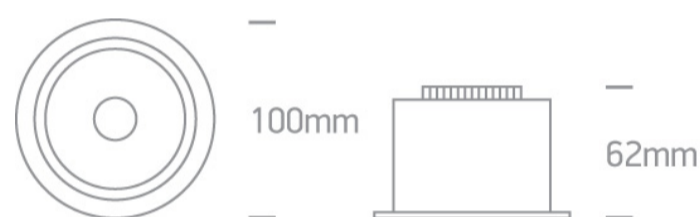

04 Recessed Spots Adjustable LED>The IP54 COB Outdoor/Bathroom Range Die cast

11107D/W/W

7W LED Dark Light Recessed adjustable spot, ideal for bathroom and outdoor installation, IP54.

Requires 700mA driver.

Complies with standard EN60598-1 and any other specific standards.

Downloads

Dimensions

Gallery

Must be ordered separately

89015A

Related items

89015AT

Physical Specification

Item Group	04 Recessed Spots Adjustable LED
Family	The IP54 COB Outdoor/Bathroom Range Die cast
Order Code	11107D/W/W
Colour	White
Material	Die Cast
Shape	Circular
Height	62mm
Diameter	100mm
Cutout Hole Diameter	92mm
Recessed Ceiling	Yes
Depth Required	90mm
Indoor	Yes
Outdoor	Yes
Adjustable	2 Directions