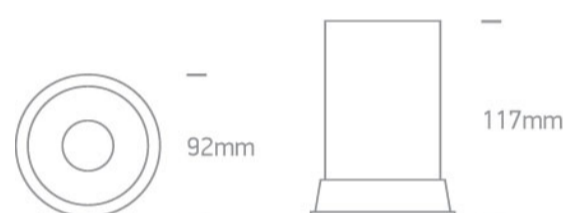

03 Recessed Spots Adjustable > The Fire Rated GU10 Range

11109FA/W

Recessed adjustable Fire Rated Dark Light MR16 spot with GU10 lampholder.

Complies with standard EN60598-1 and any other specific standards.

Downloads

Dimensions

Gallery

Physical Specification

Item Group	03 Recessed Spots Adjustable
Family	The Fire Rated GU10 Range
Order Code	11109FA/W
Colour	White
Material	Die Cast
Shape	Circular
Height	117mm

Diameter	92mm
Cutout Hole Diameter	85mm
Recessed Ceiling	Yes
Depth Required	160mm
Indoor	Yes
Adjustable	1 Direction

Electrical Characteristics

Gear	No
Fitting + Driver	
Input Voltage	100-240V
50 Hz	Yes
60 Hz	Yes
Safety Class	
Power(Watts)	10W
IP Rating	IP20
Light Source	Replaceable lamp
Lamp Holder	GU10
Number of Lamps	1
Dimmable	N/A
F Mark	

Illumination Data

Illumination Diagram	
Dark Light	Yes

Packing Info

Box Length	13cm
Box Width	10cm

Box Height	14cm
Pcs/Carton	30
Barcode	5291889069935
HS Code	9405409900

Certification & Warranty

Warranty	5 Years
Weee Directive	Yes