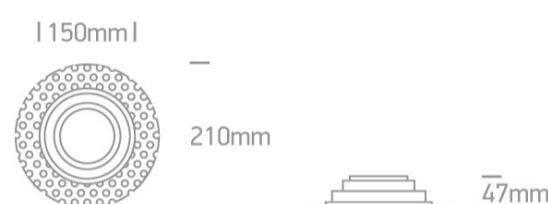

07 Downlights Adjustable>The R111 Trimless Shop Range Die cast

11110ATR/W

Recessed adjustable R111 trimless shop range with GU10 lampholder.

Complies with standard EN60598-1 and any other specific standards.

Downloads

Dimensions

Gallery

Physical Specification

Item Group	07 Downlights Adjustable
Family	The R111 Trimless Shop Range Die cast
Order Code	11110ATR/W
Colour	White
Material	Die Cast
Shape	Circular
Height	47mm

Diameter	210mm
Cutout Hole Diameter	170mm
Recessed Ceiling	Yes
Depth Required	150mm
Indoor	Yes
Adjustable	2 Directions

Electrical Characteristics

Gear	No
Fitting + Driver	
Input Voltage	100-240V
50 Hz	Yes
60 Hz	Yes
Safety Class	
Power(Watts)	75W
IP Rating	IP20
Light Source	Replaceable lamp
Lamp Holder	GU10
Number of Lamps	1
Dimmable	N/A
Cable Length	20cm
F Mark	

Illumination Data

Illumination Diagram	
----------------------	---------------------------------------------------------------------------------------

Packing Info

Box Length	21,5cm
Box Width	21,5cm

Box Height	7cm
Box Weight	0,66Kg
Pcs/Carton	10
Carton Length	45cm
Carton Width	23cm
Carton Height	38cm
Carton Weight	6,8Kg
Barcode	5291889057192
HS Code	9405409900