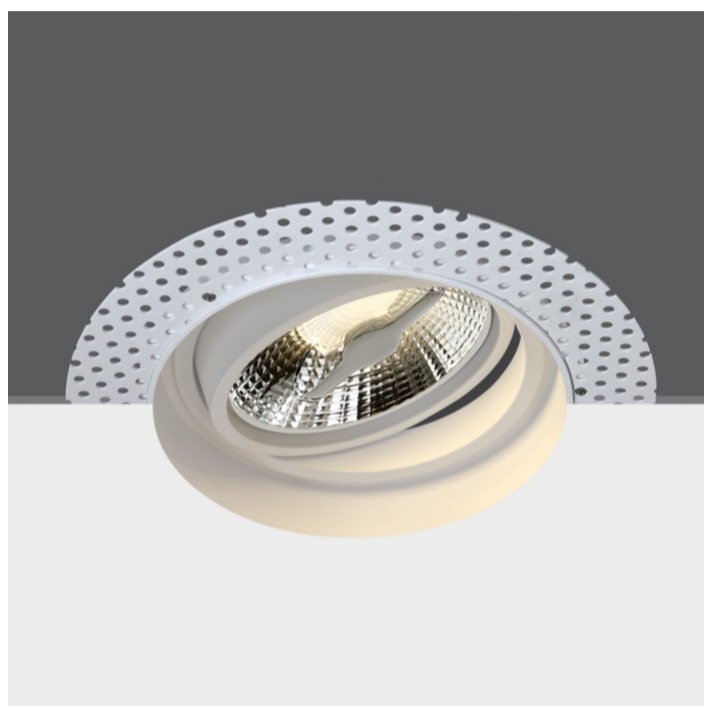

07 Downlights Adjustable>The R111 Trimless Shop Range Die cast

11110ATR/W

Recessed adjustable R111 trimless shop range with GU10 lampholder.

Complies with standard EN60598-1 and any other specific standards.

Downloads

Dimensions

Gallery

Physical Specification

Item Group	07 Downlights Adjustable
Family	The R111 Trimless Shop Range Die cast
Order Code	11110ATR/W
Colour	White
Material	Die Cast
Shape	Circular
Height	47mm

Diameter	210mm
Cutout Hole Diameter	170mm
Recessed Ceiling	Yes
Depth Required	150mm
Indoor	Yes
Adjustable	2 Directions

Electrical Characteristics

Gear	No
Fitting + Driver	
Input Voltage	100-240V
50 Hz	Yes
60 Hz	Yes
Safety Class	
Power(Watts)	75W
IP Rating	IP20
Light Source	Replaceable lamp
Lamp Holder	GU10
Number of Lamps	1
Dimmable	N/A
Cable Length	20cm
F Mark	