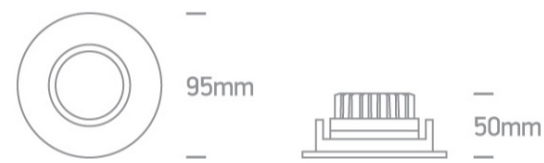

08 Downlights Adjustable LED>Dark Mirror Reflector Range

11110E/W/W

10W COB LED adjustable recessed Spot with dark chrome reflector.

Supplied with non-dimmable LED driver.

Complies with standard EN60598-1 and any other specific standards.

Downloads

Dimensions

Physical Specification

Item Group	08 Downlights Adjustable LED
Family	Dark Mirror Reflector Range
Order Code	11110E/W/W
Colour	White
Material	Die Cast
Shape	Circular
Height	50mm
Diameter	95mm
Cutout Hole Diameter	85mm
Recessed Ceiling	Yes
Depth Required	80mm
Indoor	Yes