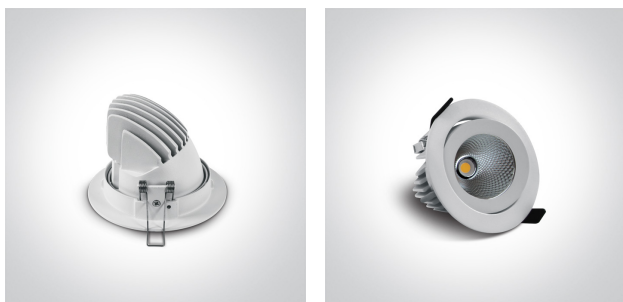

08 Downlights Adjustable LED>The COB Extractable Range

11110F/W/C

10W COB LED extractable fitting with great flexibility on movement. Ideal for shops.

Supplied with non-dimmable LED driver.

Complies with standard EN60598-1 and any other specific standards.

Downloads

Dimensions

Gallery

Physical Specification

| | |
|------------|------------------------------|
| Item Group | 08 Downlights Adjustable LED |
| Family | The COB Extractable Range |
| Order Code | 11110F/W/C |
| Colour | White |
| Material | Die Cast |
| Shape | Circular |
| Height | 76mm |

| | |
|----------------------|--------------|
| Diameter | 108mm |
| Cutout Hole Diameter | 90mm |
| Recessed Ceiling | Yes |
| Depth Required | 105mm |
| Indoor | Yes |
| Adjustable | 2 Directions |

Electrical Characteristics