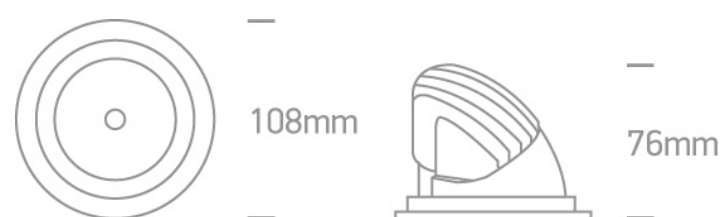

08 Downlights Adjustable LED>The COB Extractable Range

11110F/W/C

10W COB LED extractable fitting with great flexibility on movement. Ideal for shops.

Supplied with non-dimmable LED driver.

Complies with standard EN60598-1 and any other specific standards.

Downloads

Dimensions

Gallery

Physical Specification

| | |
|------------|------------------------------|
| Item Group | 08 Downlights Adjustable LED |
| Family | The COB Extractable Range |
| Order Code | 11110F/W/C |
| Colour | White |
| Material | Die Cast |
| Shape | Circular |
| Height | 76mm |

| | |
|----------------------|--------------|
| Diameter | 108mm |
| Cutout Hole Diameter | 90mm |
| Recessed Ceiling | Yes |
| Depth Required | 105mm |
| Indoor | Yes |
| Adjustable | 2 Directions |

Electrical Characteristics