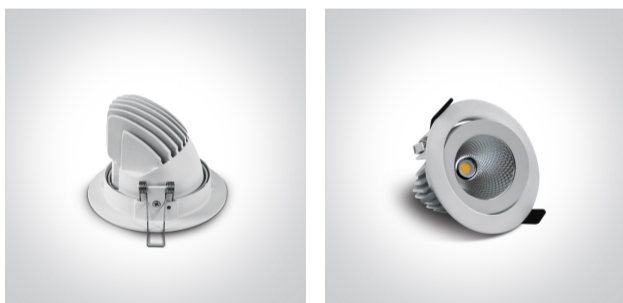

08 Downlights Adjustable LED>The COB Extractable Range

11110F/W/W

10W COB LED extractable fitting with great flexibility on movement. Ideal for shops.

Supplied with non-dimmable LED driver.

Complies with standard EN60598-1 and any other specific standards.

Downloads

Dimensions

Gallery

Physical Specification

Item Group	08 Downlights Adjustable LED
Family	The COB Extractable Range
Order Code	11110F/W/W
Colour	White
Material	Die Cast
Shape	Circular
Height	76mm

Diameter	108mm
Cutout Hole Diameter	90mm
Recessed Ceiling	Yes
Depth Required	105mm
Indoor	Yes
Adjustable	2 Directions

Electrical Characteristics

Gear	External-Included
Fitting + Driver	
Input Voltage	220-240V
50 Hz	Yes
60 Hz	Yes
Safety Class	
Power(Watts)	10W
IP Rating	IP20
Light Source	LED built in
Dimmable	No
F Mark	

Fitting	
Input Type	Constant Current
Input Current	200mA
Voltage	37,3V
Safety Class	
Power(Watts)	7,5W
IP Rating	IP20
Light Source	LED built in
LED Type	COB

LED Brand	Citizen
Gear	
Gear Type	Led Driver
Input Voltage	220-240V
50 Hz	Yes
60 Hz	Yes
Power(Watts)	5,4-8,4W
Power Factor	0,9
Constant Current	Yes
200mA	27-42V
IP Rating	IP20
Safety Class	
Dimmable	No
Housing Material	Plastic
Brand	Eaglerise