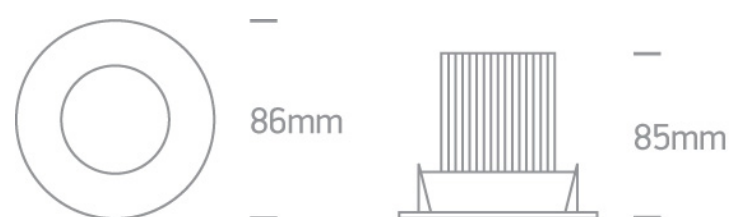

04 Recessed Spots Adjustable LED>The Dark Light Range

11112D/W/W

12W LED Dark Light Recessed adjustable spot, IP20.

Requires 700mA driver.

Complies with standard EN60598-1 and any other specific standards.

Downloads

Dimensions

Gallery

Must be ordered separately

89015A

Physical Specification

Item Group	04 Recessed Spots Adjustable LED
Family	The Dark Light Range
Order Code	11112D/W/W
Colour	White
Material	Aluminium
Shape	Circular
Height	85mm
Diameter	86mm
Cutout Hole Diameter	79mm
Recessed Ceiling	Yes
Depth Required	110mm
Indoor	Yes
Adjustable	1 Direction

Electrical Characteristics

Fitting

Input Type	Constant Current
Input Current	700mA
Safety Class	
Power(Watts)	12W
IP Rating	IP20
Light Source	LED built in
LED Number	1
Cable Length	40cm
F Mark	

Illumination Data

Colour Temperature	3000K
--------------------	-------

Lumen Output	650lm
Light Efficiency	54,16lm/W
CRI	80
Beam Angle	38°
Illumination Diagram	
Dark Light	Yes

Packing Info

Box Length	10cm
Box Width	10cm
Box Height	11cm
Box Weight	0,322Kg
Pcs/Carton	24
Barcode	5291889036968
HS Code	9405409900