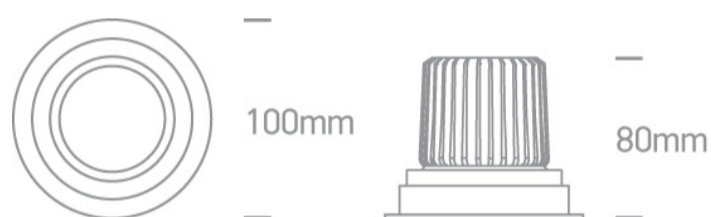

Dimensions