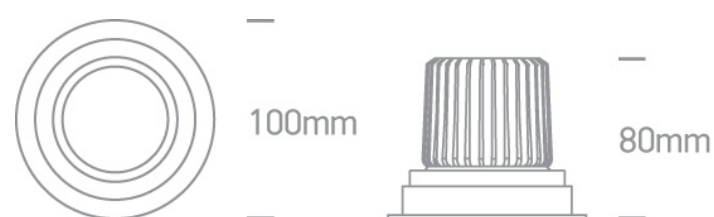

04 Recessed Spots Adjustable LED>The COB Shop & Hotel Range

11112E/W/W

12W LED Dark Light Recessed adjustable spot, IP20.

Requires 700mA driver.

Complies with standard EN60598-1 and any other specific standards.

Downloads

Dimensions

Gallery

Must be ordered separately

89015A

## Physical Specification

Item Group	04 Recessed Spots Adjustable LED
Family	The COB Shop & Hotel Range
Order Code	11112E/W/W
Colour	White
Material	Die Cast
Shape	Circular
Height	80mm
Diameter	100mm
Cutout Hole Diameter	87mm
Recessed Ceiling	Yes
Depth Required	105mm
Indoor	Yes
Adjustable	2 Directions