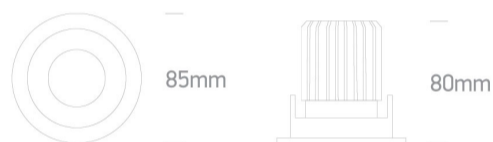

04 Recessed Spots Adjustable LED>The IP65 COB Dark Light Range

11112P/B/W

12W IP65 Dark light COB LED Recessed Adjustable Spot.

Requires 700mA driver.

Complies with standard EN60598-1 and any other specific standards

Downloads

Dimensions

Must be ordered separately

89015A

Related items

89015AT

Physical Specification

Item Group

04 Recessed Spots Adjustable LED

Family	The IP65 COB Dark Light Range
Order Code	11112P/B/W
Colour	Black
Material	Aluminium
Shape	Circular
Height	80mm
Diameter	85mm
Cutout Hole Diameter	72mm
Recessed Ceiling	Yes
Depth Required	100mm
Indoor	Yes
Outdoor	Yes
Adjustable	1 Direction

## Illumination Data

Colour Temperature	3000K
Lumen Output	1100lm
Light Efficiency	91,67lm/W
CRI	90
Beam Angle	40°
Illumination Diagram	
Dark Light	Yes