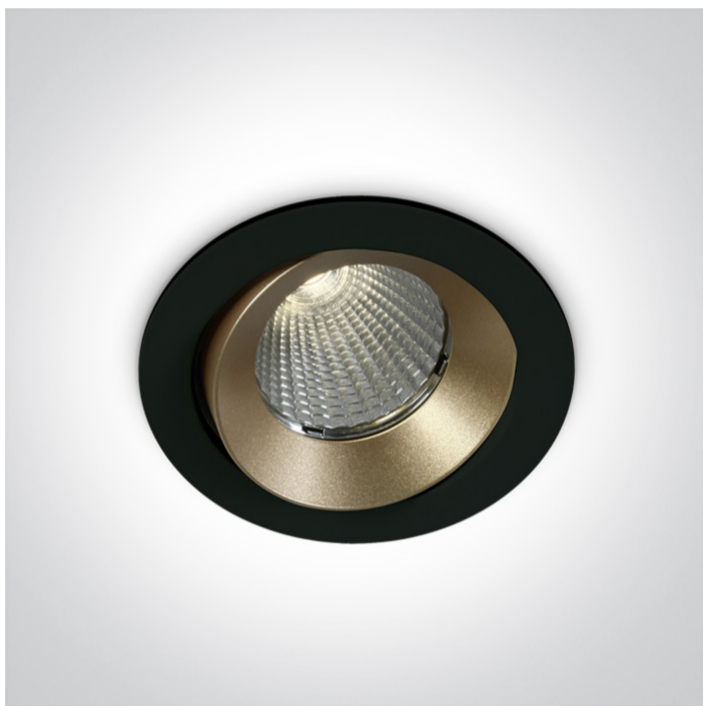

04 Recessed Spots Adjustable LED>The IP65 COB Dark Light Range

11112P/B/W

12W IP65 Dark light COB LED Recessed Adjustable Spot.

Requires 700mA driver.

Complies with standard EN60598-1 and any other specific standards

04 Recessed Spots Adjustable LED

Family	The IP65 COB Dark Light Range
Order Code	11112P/B/W
Colour	Black
Material	Aluminium
Shape	Circular
Height	80mm
Diameter	85mm
Cutout Hole Diameter	72mm
Recessed Ceiling	Yes
Depth Required	100mm
Indoor	Yes
Outdoor	Yes
Adjustable	1 Direction