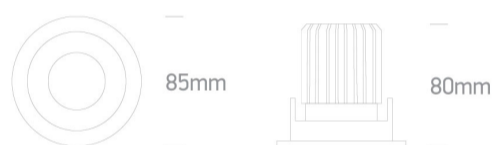

04 Recessed Spots Adjustable LED>The IP65 COB Dark Light Range

11112P/W/W

12W IP65 Dark light COB LED Recessed Adjustable Spot.

Requires 700mA driver.

Complies with standard EN60598-1 and any other specific standards

Downloads

Dimensions

Must be ordered separately

89015A

Related items

89015AT

Physical Specification

Item Group

04 Recessed Spots Adjustable LED

Family	The IP65 COB Dark Light Range
Order Code	11112P/W/W
Colour	White
Material	Aluminium
Shape	Circular
Height	80mm
Diameter	85mm
Cutout Hole Diameter	72mm
Recessed Ceiling	Yes
Depth Required	100mm
Indoor	Yes
Outdoor	Yes
Adjustable	1 Direction

Illumination Data

Colour Temperature	3000K
Lumen Output	1100lm
Light Efficiency	91,67lm/W
CRI	90
Beam Angle	40°
Illumination Diagram	
Dark Light	Yes

Packing Info

Box Length	10cm
Box Width	9cm
Box Height	10,5cm
Pcs/Carton	48
Barcode	5291889070092
HS Code	9405409900